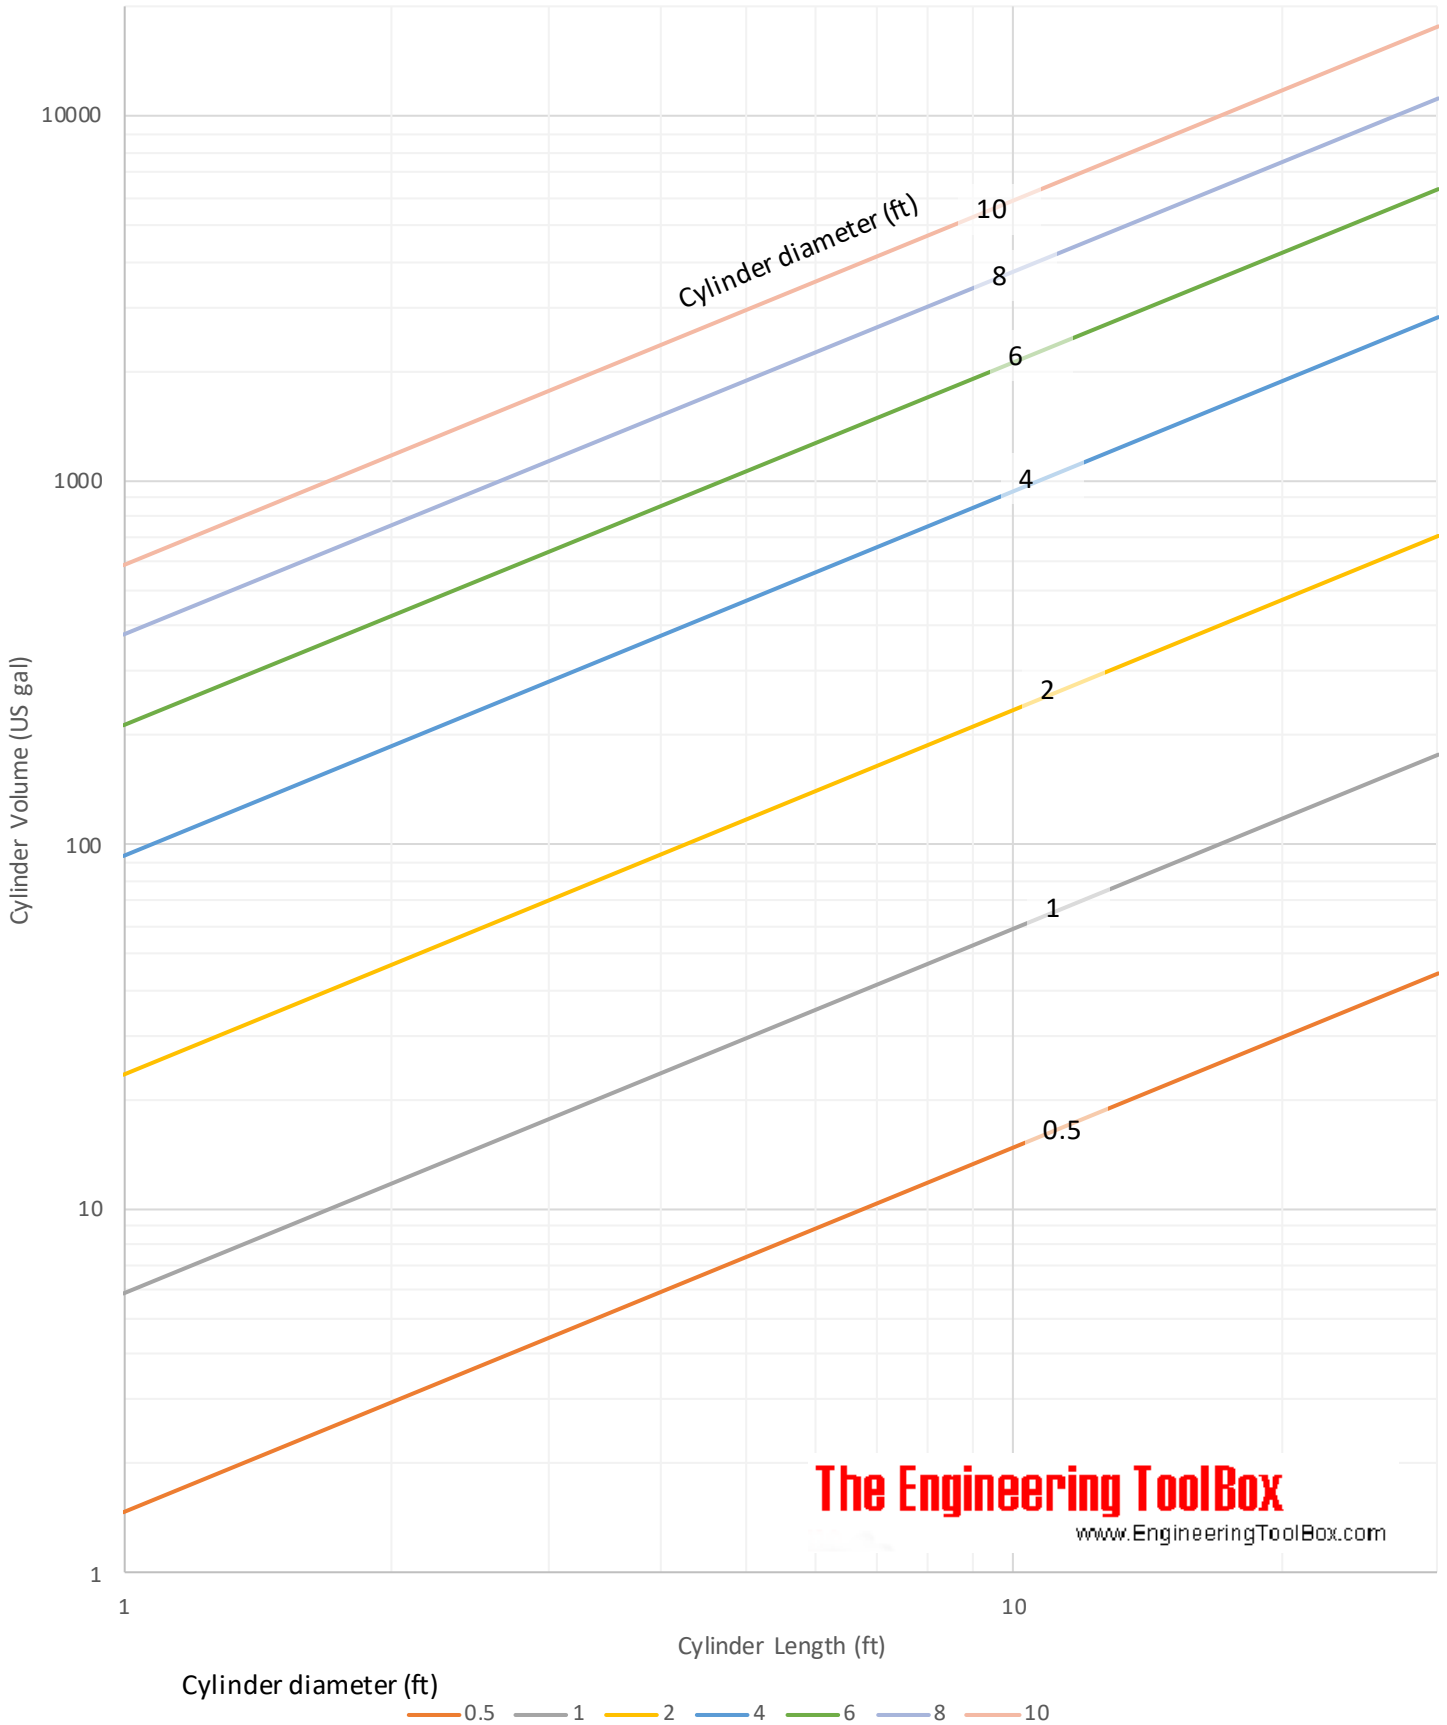

# Cylinder Tank Volume (US gallons)

**The Engineering Toolbox**

[www.EngineeringToolBox.com](http://www.EngineeringToolBox.com)